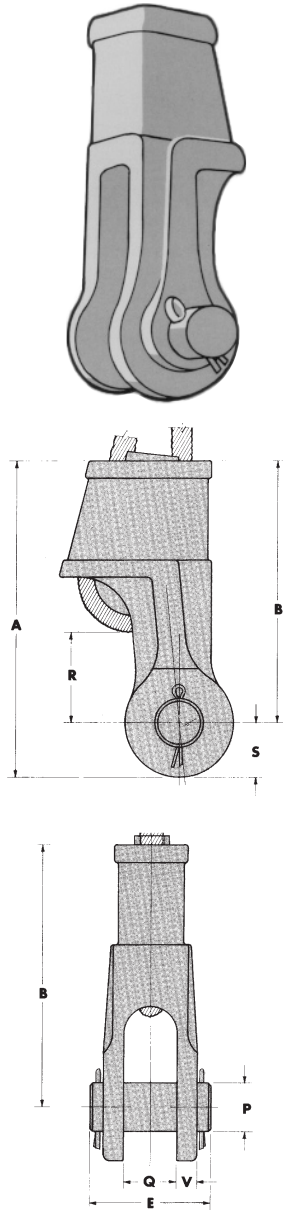

# OPEN WEDGE SOCKETS 3/8 TO 1-1/2 INCH WIRE ROPE SIZES

## OPEN WEDGE SOCKET

CODE NO.	WIRE ROPE SIZE	WT.	OVERALL LENGTH A	NET LENGTH THICKNESS B	TOTAL THICKNESS E	PIN DIA. P	WIDTH BETWEEN EARS Q	PIN TO OBSTR. R	PIN TO END OF FITTING S	THICKNESS OF EAR V
WS-4380	3/8	3	6.500	5.375	2.625	1	1	1.750	1.125	.375
WS-4716	7/16	3	6.500	5.375	2.625	1	1	1.937	1.125	.375
WS-4120	1/2	3	6.500	5.375	2.625	1	1	1.937	1.125	.375
WS-5120	1/2	8.5	8.750	7.250	3.500	1.250	1.375	2.437	1.500	.625
WS-5916	9/16	8.5	8.750	7.250	3.500	1.250	1.375	2.812	1.500	.625
WS-5580	5/8	8.5	8.750	7.250	3.500	1.250	1.375	2.750	1.500	.625
WS-6580	5/8	9	8.812	7.312	3.500	1.250	1.500	2.500	1.500	.562
WS-8A580	5/8	17	11.250	9.125	4.125	1.625	1.750	3.187	2.125	1
WS-6340	3/4	9	8.812	7.312	3.500	1.250	1.500	1.780	1.500	.562
WS-8A340	3/4	17	11.250	9.125	4.125	1.625	1.750	2.844	2.125	1
WS-7780	7/8	15	11	9.500	3.500	1.250	1.312	2.937	1.500	.625
WS-8780	7/8	16	11.375	9.500	4.125	1.625	1.750	2.875	1.875	.750
WS-7100	1	14.5	11	9.500	3.500	1.250	1.315	2.875	1.500	.725
WS-8100	1	16	11.375	9.500	4.125	1.625	1.750	2.500	1.875	.750
WS-10118	1-1/8	45	15.437	13.250	4.125	1.625	1.750	3.062	2.187	.750
WS-11118	1-1/8	55	16	13.500	5.500	2.500	2.500	4.500	2.500	.812
WS-10114	1-1/4	45	15.437	13.250	4.125	1.625	1.750	3.125	2.187	.750
WS-11114	1-1/4	55	16	13.500	5.500	2.500	2.500	4.250	2.500	.812
FS-26112	1-1/2	99	18.375	15	6.875	3	2.625	4.187	3.375	1.250

### KEY TO OPEN WEDGE SOCKET MODEL NUMBERS

### TO ORDER PLEASE SPECIFY:

Model Number  
 Exact Rope Size  
 NOTE: This product may be ordered complete or any component part.  
 See order key below.