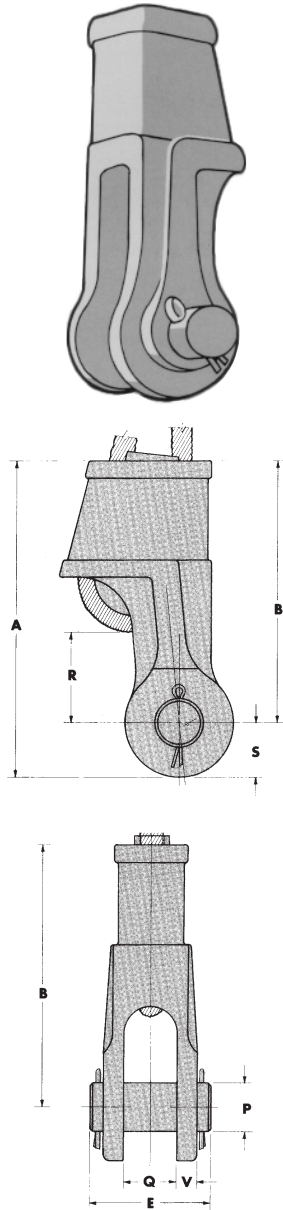

OPEN WEDGE SOCKETS 3/8 TO 1-1/2 INCH WIRE ROPE SIZES

OPEN WEDGE SOCKET

CODE NO.	WIRE ROPE SIZE	WT.	OVERALL LENGTH A	NET LENGTH B	TOTAL THICKNESS E	PIN DIA. P	WIDTH BETWEEN EARS Q	PIN TO OBSTR. R	PIN TO END OF FITTING S	THICKNESS OF EAR V
WS-4380	3/8	3	6.500	5.375	2.625	1	1	1.750	1.125	.375
WS-4716	7/16	3	6.500	5.375	2.625	1	1	1.937	1.125	.375
WS-4120	1/2	3	6.500	5.375	2.625	1	1	1.937	1.125	.375
WS-5120	1/2	8.5	8.750	7.250	3.500	1.250	1.375	2.437	1.500	.625
WS-5916	9/16	8.5	8.750	7.250	3.500	1.250	1.375	2.812	1.500	.625
WS-5580	5/8	8.5	8.750	7.250	3.500	1.250	1.375	2.750	1.500	.625
WS-6580	5/8	9	8.812	7.312	3.500	1.250	1.500	2.500	1.500	.562
WS-8A580	5/8	17	11.250	9.125	4.125	1.625	1.750	3.187	2.125	1
WS-6340	3/4	9	8.812	7.312	3.500	1.250	1.500	1.780	1.500	.562
WS-8A340	3/4	17	11.250	9.125	4.125	1.625	1.750	2.844	2.125	1
WS-7780	7/8	15	11	9.500	3.500	1.250	1.312	2.937	1.500	.625
WS-8780	7/8	16	11.375	9.500	4.125	1.625	1.750	2.875	1.875	.750
WS-7100	1	14.5	11	9.500	3.500	1.250	1.315	2.875	1.500	.725
WS-8100	1	16	11.375	9.500	4.125	1.625	1.750	2.500	1.875	.750
WS-10118	1-1/8	45	15.437	13.250	4.125	1.625	1.750	3.062	2.187	.750
WS-11118	1-1/8	55	16	13.500	5.500	2.500	2.500	4.500	2.500	.812
WS-10114	1-1/4	45	15.437	13.250	4.125	1.625	1.750	3.125	2.187	.750
WS-11114	1-1/4	55	16	13.500	5.500	2.500	2.500	4.250	2.500	.812
FS-26112	1-1/2	99	18.375	15	6.875	3	2.625	4.187	3.375	1.250

KEY TO OPEN WEDGE SOCKET MODEL NUMBERS

TO ORDER PLEASE SPECIFY:

Model Number
 Exact Rope Size
 NOTE: This product may be ordered complete or any component part.
 See order key below.

EXAMPLES:

"WS-8-7/8 INCH OPEN WEDGE SOCKET COMPLETE"
 "WS-6-3/4 OPEN WEDGE SOCKET LESS PIN AND COTTERS"
 "7/8-INCH WEDGE ONLY FOR WS-7 SOCKET BODY"