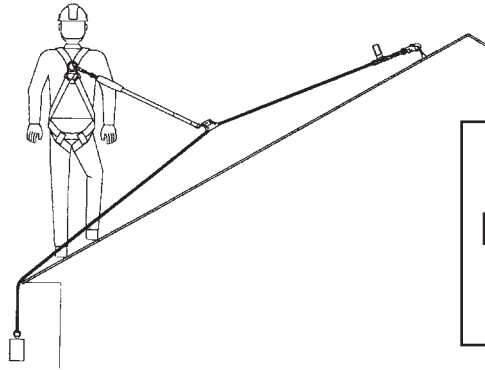

ROOF ANCHORS AND END TERMINATIONS

ROOF ANCHOR

Reusable roof anchor, steel construction. Adjusts to any roof pitch. NOTE: Use in conjunction with harness, rope grab, lifeline, and lanyard. Other roof anchor and fall protection devices are also available.

CODE NO.	DESCRIPTION
4000RA	Reusable Roof Anchor

Many Other Roof Fall Protection Items Available Please Call

END TERMINATIONS

CODE NO.	DESCRIPTION
----------	-------------

RB214 2-1/4" throat large rebar hook

CODE NO.	DESCRIPTION
----------	-------------

DR100 Standard Dee ring

RB134 1-3/4" throat ladder/rebar hook

EY10 Standard 10" long spliced eye

DL100 Double locking Lanyard snap hook

TPT Teardrop style plastic thimble for 5/8" to 3/4" rope