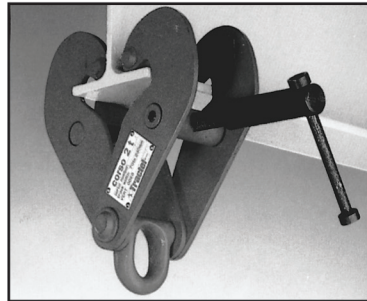

HEAVY DUTY PUSH & GEARED TROLLEYS AND BEAM CLAMPS

PT

Harrington push geared trolleys help you maneuver easily on your most demanding lifting operations. They feature specially designed contoured wheels that ensure reliable tracking, and their sealed ball bearings avoid maintenance hassles and provide smooth operation.

Many Benefits From More Features:

- Get sure trolley with specially designed contoured wheels that fit both tapered and flat-flanged beams.
- Maintenance-free, sealed precision ball bearings are lubed-for-life and offer smooth movement, with low friction and long life.
- Get strength and rigidity from a lightweight, compact and long life.
- Easily adjust trolley to fit a wide variety of beam flange widths.
- Wide standard flange ranges reduce the need for optional extended shaft kits.
- Match the needs of the job with a variety of trolley hoist suspensions.

GT

PUSH TROLLEY (PT)

CODE NO.	CAP. (TONS)	ADJUSTABLE FOR*: FLANGE WIDTH (IN.)	WHEEL TREAD DIAM. (IN.)	MIN. RADIUS TRACK CURVE (IN.)	NET WEIGHT (LBS.)
PT005	1/4 - 1/2	2.28 - 4.92	2.2	32	13
PT010	1	2.28 - 4.92	2.8	39	24
PT020	1-1/2 - 2	3.94 - 5.91	3.4	47	40
PT030	2-1/2 - 3	3.94 - 5.91	3.9	59	57
PT050	5	4.92 - 6.89	4.6	79	99
PT080	8	5.91 - 8.66	6.1	118	226
PT100	10	5.91 - 8.66	6.1	118	226

*Up to 12 inch flange widths available.

NOTE: GT Flange Widths Are The Same As PT

BEAM CLAMPS (STOCKED IN OUR WAREHOUSE)

2,000 to 20,000 lbs. 1 to 10 ton. Reliable and rugged. All steel construction is durable yet lightweight. Portable for permanent or temporary mounting. Adjustable. Fits securely on a wide range of flange widths and beam sizes. Special design. Clamp jaw design reduces flange stress by distributing load away from flange edge. Low headroom. Built in suspension bar provides close mounting.