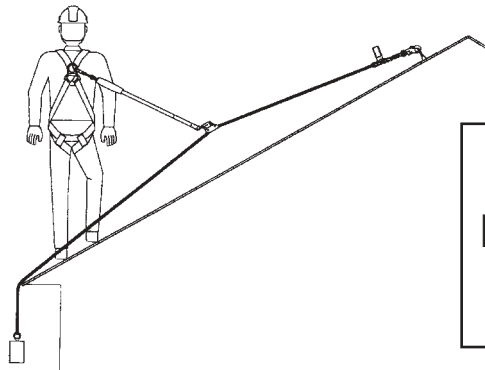

ROOF ANCHORS AND END TERMINATIONS

ROOF ANCHOR

Reusable roof anchor, steel construction. Adjusts to any roof pitch. NOTE: Use in conjunction with harness, rope grab, lifeline, and lanyard. Other roof anchor and fall protection devices are also available.

CODE NO.	DESCRIPTION
4000RA	Reusable Roof Anchor

Many Other Roof Fall Protection Items Available Please Call

END TERMINATIONS

CODE NO.	DESCRIPTION
----------	-------------

RB214 2-1/4" throat large rebar hook

CODE NO.	DESCRIPTION
----------	-------------

DR100 Standard Dee ring

RB134 1-3/4" throat ladder/rebar hook

EY10 Standard 10" long spliced eye

DL100 Double locking Lanyard snap hook

TPT Teardrop style plastic thimble for 5/8" to 3/4" rope