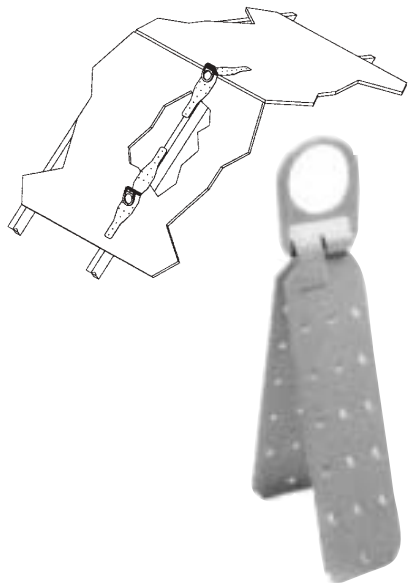

ROOF ANCHORS AND END TERMINATIONS

ROOF ANCHOR

Reusable roof anchor, steel construction. Adjusts to any roof pitch. NOTE: Use in conjunction with harness, rope grab, lifeline, and lanyard. Other roof anchor and fall protection devices are also available.

CODE NO.	DESCRIPTION
4000RA	Reusable Roof Anchor

Many Other Roof Fall Protection Items Available Please Call

END TERMINATIONS

CODE NO.	DESCRIPTION
----------	-------------

RB214 2-1/4" throat large rebar hook

CODE NO.	DESCRIPTION
----------	-------------

DR100 Standard Dee ring

RB134 1-3/4" throat ladder/rebar hook

EY10 Standard 10" long spliced eye

DL100 Double locking Lanyard snap hook

TPT Teardrop style plastic thimble for 5/8" to 3/4" rope

Break Strength
 21001A Auto locking carabiner 11,400 lb.
 21001AR Auto locking carabiner 5,500 lb.

RPT Round plastic thimble for 1/2" and 5/8" rope

Many Other Hardware Items Available on Request