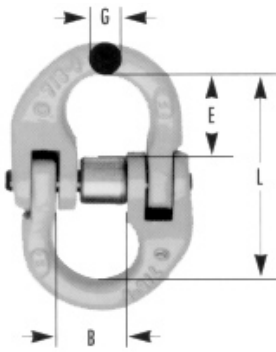

## ALLOY COUPLING LINKS - G DESIGN FACTOR 4:1

CODE NO.	CHAIN SIZE	GRADE	WORKING LOAD LIMITS (LBS)	DIMENSION (INCHES)				WIEGHT EACH (LBS)
				L	B	G	E	
HL140	9/32"	100	4,300	2.2	0.59	0.31	0.63	0.22
HL380	3/8"	100	8,800	2.7	0.98	0.47	1.02	0.66
HL120	1/2"	100	15,000	3.5	1.1	0.59	1.30	1.5
HL580	5/8"	100	22,600	4.1	1.4	0.75	1.57	2.6
HL340	3/4"	80	28,300	4.9	1.7	0.87	1.9	4.4
HL780	7/8"	80	34,200	5.9	1.9	0.95	2.3	6.6
HL100	1	80	47,700	6.3	2.3	1.1	2.4	9.9
HL114	1 1/4"	80	72,300	7.9	2.8	1.4	3.1	19.0

## SLING HOOKS WITH LATCH (CLEVIS TYPE) -GKN DESIGN FACTOR 4:1

CODE NO.	CHAIN SIZE	GRADE	WORKING LOAD LIMITS (LBS)	DIMENSION (INCHES)				WIEGHT EACH (LBS)
				L	B	G	E	
GKN140	1/4"	100	4,300	3.7	1.1	0.67	0.87	1.1
GKN380	3/8"	100	8,800	4.8	1.6	0.91	1.2	1.1
GKN120	1/2"	100	15,000	5.7	1.9	1.1	1.5	2.2
GKN580	5/8"	100	22,600	6.7	2.3	1.4	1.8	8.4
GKN340	3/4"	80	28,300	8.3	2.4	1.7	2.0	13.2

## CRADLE GRAB HOOKS (CLEVIS TYPE) -GG DESIGN FACTOR 4:1

CODE NO.	CHAIN SIZE	GRADE	WORKING LOAD LIMITS (LBS)	DIMENSION (INCHES)		WIEGHT EACH (LBS)
				L	B	
GG140	1/4"	100	4,300	2.3	0.39	0.77
GG380	3/8"	100	8,800	3.3	0.47	1.8
GG120	1/2"	100	15,000	3.8	0.63	3.7
GG580	5/8"	100	22,600	4.9	0.79	6.8
GG340	3/4"	80	28,300	5.7	0.89	10.6

## CLEVIS SHORTENING HOOK XK DESIGN FACTOR 4:1

CODE NO.	CHAIN SIZE	GRADE	WORKING LOAD LIMITS (LBS)	DIMENSION (INCHES)						WIEGHT LBS/PC
				e	c	a	d1	d2	g	
XK5.50	7/32"	100	2,700	3.31	1.44	1.12	.71	.35	.28	.66
XK70	9/32"	100	4,300	4.80	2.09	1.54	.94	.47	.35	1.37
XK80	5/16"	100	5,700	4.80	2.09	1.54	.94	.47	.35	1.39
XK100	3/8"	100	8,800	6.26	2.74	1.97	1.22	.55	.51	2.76
XK130	1/2"	100	15,000	7.99	3.62	2.52	1.46	.71	.59	5.95
XK160	5/8"	100	22,600	9.17	4.02	3.15	1.89	.94	.71	10.58