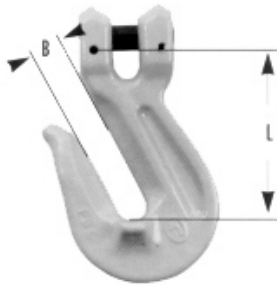

## ALLOY COUPLING LINKS - G DESIGN FACTOR 4:1

CODE NO.	CHAIN SIZE	GRADE	WORKING LOAD LIMITS (LBS)	DIMENSION (INCHES)				WIEGHT EACH (LBS)
				L	B	G	E	
HL140	9/32"	100	4,300	2.2	0.59	0.31	0.63	0.22
HL380	3/8"	100	8,800	2.7	0.98	0.47	1.02	0.66
HL120	1/2"	100	15,000	3.5	1.1	0.59	1.30	1.5
HL580	5/8"	100	22,600	4.1	1.4	0.75	1.57	2.6
HL340	3/4"	80	28,300	4.9	1.7	0.87	1.9	4.4
HL780	7/8"	80	34,200	5.9	1.9	0.95	2.3	6.6
HL100	1	80	47,700	6.3	2.3	1.1	2.4	9.9
HL114	1 1/4"	80	72,300	7.9	2.8	1.4	3.1	19.0

## SLING HOOKS WITH LATCH (CLEVIS TYPE) -GKN DESIGN FACTOR 4:1

CODE NO.	CHAIN SIZE	GRADE	WORKING LOAD LIMITS (LBS)	DIMENSION (INCHES)				WIEGHT EACH (LBS)
				L	B	G	E	
GKN140	1/4"	100	4,300	3.7	1.1	0.67	0.87	1.1
GKN380	3/8"	100	8,800	4.8	1.6	0.91	1.2	1.1
GKN120	1/2"	100	15,000	5.7	1.9	1.1	1.5	2.2
GKN580	5/8"	100	22,600	6.7	2.3	1.4	1.8	8.4
GKN340	3/4"	80	28,300	8.3	2.4	1.7	2.0	13.2

## CRADLE GRAB HOOKS (CLEVIS TYPE) -GG DESIGN FACTOR 4:1

CODE NO.	CHAIN SIZE	GRADE	WORKING LOAD LIMITS (LBS)	DIMENSION (INCHES)		WIEGHT EACH (LBS)
				L	B	
GG140	1/4"	100	4,300	2.3	0.39	0.77
GG380	3/8"	100	8,800	3.3	0.47	1.8
GG120	1/2"	100	15,000	3.8	0.63	3.7
GG580	5/8"	100	22,600	4.9	0.79	6.8
GG340	3/4"	80	28,300	5.7	0.89	10.6

## CLEVIS SHORTENING HOOK XK DESIGN FACTOR 4:1

CODE NO.	CHAIN SIZE	GRADE	WORKING LOAD LIMITS (LBS)	DIMENSION (INCHES)						WIEGHT LBS/PC
				e	c	a	d1	d2	g	
XK5.50	7/32"	100	2,700	3.31	1.44	1.12	.71	.35	.28	.66
XK70	9/32"	100	4,300	4.80	2.09	1.54	.94	.47	.35	1.37
XK80	5/16"	100	5,700	4.80	2.09	1.54	.94	.47	.35	1.39
XK100	3/8"	100	8,800	6.26	2.74	1.97	1.22	.55	.51	2.76
XK130	1/2"	100	15,000	7.99	3.62	2.52	1.46	.71	.59	5.95
XK160	5/8"	100	22,600	9.17	4.02	3.15	1.89	.94	.71	10.58