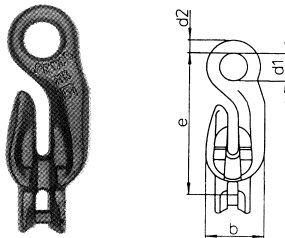

## ALLOY COUPLING LINKS - G DESIGN FACTOR 4:1

CODE NO.	CHAIN SIZE	GRADE	WORKING LOAD LIMITS (LBS)	DIMENSION (INCHES)				WIEGHT EACH (LBS)
				L	B	G	E	
HL140	9/32"	100	4,300	2.2	0.59	0.31	0.63	0.22
HL380	3/8"	100	8,800	2.7	0.98	0.47	1.02	0.66
HL120	1/2"	100	15,000	3.5	1.1	0.59	1.30	1.5
HL580	5/8"	100	22,600	4.1	1.4	0.75	1.57	2.6
HL340	3/4"	80	28,300	4.9	1.7	0.87	1.9	4.4
HL780	7/8"	80	34,200	5.9	1.9	0.95	2.3	6.6
HL100	1	80	47,700	6.3	2.3	1.1	2.4	9.9
HL114	1 1/4"	80	72,300	7.9	2.8	1.4	3.1	19.0

## SLING HOOKS WITH LATCH (CLEVIS TYPE) -GKN DESIGN FACTOR 4:1

CODE NO.	CHAIN SIZE	GRADE	WORKING LOAD LIMITS (LBS)	DIMENSION (INCHES)				WIEGHT EACH (LBS)
				L	B	G	E	
GKN140	1/4"	100	4,300	3.7	1.1	0.67	0.87	1.1
GKN380	3/8"	100	8,800	4.8	1.6	0.91	1.2	1.1
GKN120	1/2"	100	15,000	5.7	1.9	1.1	1.5	2.2
GKN580	5/8"	100	22,600	6.7	2.3	1.4	1.8	8.4
GKN340	3/4"	80	28,300	8.3	2.4	1.7	2.0	13.2

## CRADLE GRAB HOOKS (CLEVIS TYPE) -GG DESIGN FACTOR 4:1

CODE NO.	CHAIN SIZE	GRADE	WORKING LOAD LIMITS (LBS)	DIMENSION (INCHES)		WIEGHT EACH (LBS)
				L	B	
GG140	1/4"	100	4,300	2.3	0.39	0.77
GG380	3/8"	100	8,800	3.3	0.47	1.8
GG120	1/2"	100	15,000	3.8	0.63	3.7
GG580	5/8"	100	22,600	4.9	0.79	6.8
GG340	3/4"	80	28,300	5.7	0.89	10.6

## CLEVIS SHORTENING HOOK XK DESIGN FACTOR 4:1

CODE NO.	CHAIN SIZE	GRADE	WORKING LOAD LIMITS (LBS)	DIMENSION (INCHES)						WIEGHT LBS/PC
				e	c	a	d1	d2	g	
XK5.50	7/32"	100	2,700	3.31	1.44	1.12	.71	.35	.28	.66
XK70	9/32"	100	4,300	4.80	2.09	1.54	.94	.47	.35	1.37
XK80	5/16"	100	5,700	4.80	2.09	1.54	.94	.47	.35	1.39
XK100	3/8"	100	8,800	6.26	2.74	1.97	1.22	.55	.51	2.76
XK130	1/2"	100	15,000	7.99	3.62	2.52	1.46	.71	.59	5.95
XK160	5/8"	100	22,600	9.17	4.02	3.15	1.89	.94	.71	10.58