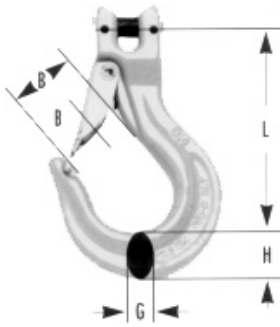

## ALLOY COUPLING LINKS - G DESIGN FACTOR 4:1

CODE NO.	CHAIN SIZE	GRADE	WORKING LOAD LIMITS (LBS)	DIMENSION (INCHES)				WIEGHT EACH (LBS)
				L	B	G	E	
HL140	9/32"	100	4,300	2.2	0.59	0.31	0.63	0.22
HL380	3/8"	100	8,800	2.7	0.98	0.47	1.02	0.66
HL120	1/2"	100	15,000	3.5	1.1	0.59	1.30	1.5
HL580	5/8"	100	22,600	4.1	1.4	0.75	1.57	2.6
HL340	3/4"	80	28,300	4.9	1.7	0.87	1.9	4.4
HL780	7/8"	80	34,200	5.9	1.9	0.95	2.3	6.6
HL100	1	80	47,700	6.3	2.3	1.1	2.4	9.9
HL114	1 1/4"	80	72,300	7.9	2.8	1.4	3.1	19.0

## SLING HOOKS WITH LATCH (CLEVIS TYPE) -GKN DESIGN FACTOR 4:1

CODE NO.	CHAIN SIZE	GRADE	WORKING LOAD LIMITS (LBS)	DIMENSION (INCHES)				WIEGHT EACH (LBS)
				L	B	G	E	
GKN140	1/4"	100	4,300	3.7	1.1	0.67	0.87	1.1
GKN380	3/8"	100	8,800	4.8	1.6	0.91	1.2	1.1
GKN120	1/2"	100	15,000	5.7	1.9	1.1	1.5	2.2
GKN580	5/8"	100	22,600	6.7	2.3	1.4	1.8	8.4
GKN340	3/4"	80	28,300	8.3	2.4	1.7	2.0	13.2

## CRADLE GRAB HOOKS (CLEVIS TYPE) -GG DESIGN FACTOR 4:1

CODE NO.	CHAIN SIZE	GRADE	WORKING LOAD LIMITS (LBS)	DIMENSION (INCHES)		WIEGHT EACH (LBS)
				L	B	
GG140	1/4"	100	4,300	2.3	0.39	0.77
GG380	3/8"	100	8,800	3.3	0.47	1.8
GG120	1/2"	100	15,000	3.8	0.63	3.7
GG580	5/8"	100	22,600	4.9	0.79	6.8
GG340	3/4"	80	28,300	5.7	0.89	10.6

## CLEVIS SHORTENING HOOK XK DESIGN FACTOR 4:1

CODE NO.	CHAIN SIZE	GRADE	WORKING LOAD LIMITS (LBS)	DIMENSION (INCHES)						WIEGHT LBS/PC
				e	c	a	d1	d2	g	
XK5.50	7/32"	100	2,700	3.31	1.44	1.12	.71	.35	.28	.66
XK70	9/32"	100	4,300	4.80	2.09	1.54	.94	.47	.35	1.37
XK80	5/16"	100	5,700	4.80	2.09	1.54	.94	.47	.35	1.39
XK100	3/8"	100	8,800	6.26	2.74	1.97	1.22	.55	.51	2.76
XK130	1/2"	100	15,000	7.99	3.62	2.52	1.46	.71	.59	5.95
XK160	5/8"	100	22,600	9.17	4.02	3.15	1.89	.94	.71	10.58