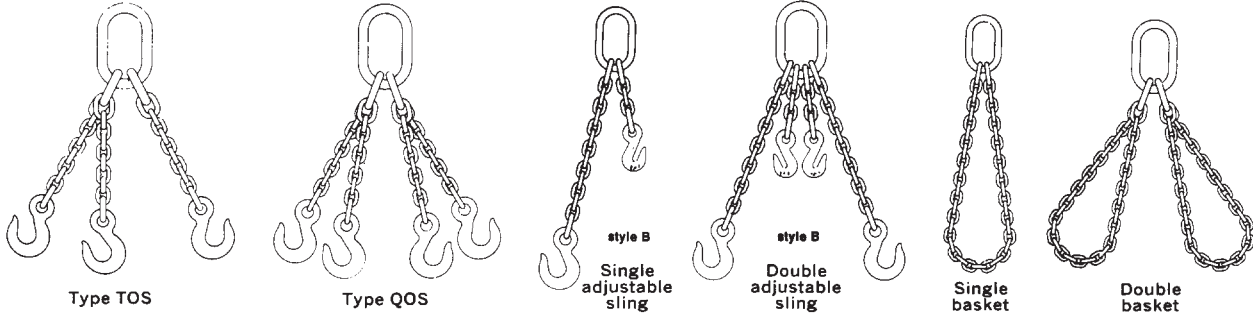

# GRADE 100 & 80 ALLOY CHAIN SLINGS

**NOTE: All Angles Measured from Horizontal**

**Type SOL** Latchlok Hook    **Type SOS** Sling Hook    **Type SOG** Grab Hook    **Type SOF** Foundry Hook    **Type CO**    **Type DOS** Sling Hooks    **Type DOG** Grab Hooks    **Type DOF** Foundry Hooks    **Type DOL** Latchlok Hooks

**Type TOS**    **Type QOS**    **style B** Single adjustable sling    **style B** Double adjustable sling    **Single basket**    **Double basket**

## GRADE 80 SLING RATINGS IN LBS (ANGLES FROM HORIZONTAL)

| CODE NO. | CHAIN SIZE    | SINGLE 90° | DOUBLE LEG |         |        | TRIPLE AND QUAD |         |         |
|----------|---------------|------------|------------|---------|--------|-----------------|---------|---------|
|          |               |            | 60°        | 45°     | 30°    | 60°             | 45°     | 30°     |
| -140     | 1/4" or 9/32" | 3,500      | 6,100      | 4,900   | 3,500  | 9,100           | 7,400   | 5,200   |
| -380     | 3/8"          | 7,100      | 12,300     | 10,000  | 7,100  | 18,400          | 15,000  | 10,600  |
| -120     | 1/2"          | 12,000     | 20,800     | 17,000  | 12,000 | 31,200          | 25,500  | 18,000  |
| -580     | 5/8"          | 18,100     | 31,300     | 25,600  | 18,100 | 47,000          | 38,400  | 27,100  |
| -340     | 3/4"          | 28,300     | 49,000     | 40,000  | 28,300 | 73,500          | 60,000  | 42,400  |
| -780     | 7/8"          | 34,200     | 59,200     | 48,400  | 34,200 | 88,900          | 72,500  | 51,300  |
| -100     | 1"            | 47,700     | 82,600     | 67,400  | 47,700 | 123,900         | 101,200 | 71,500  |
| -114     | 1-1/4"        | 72,300     | 125,200    | 102,200 | 72,300 | 187,800         | 153,400 | 108,400 |